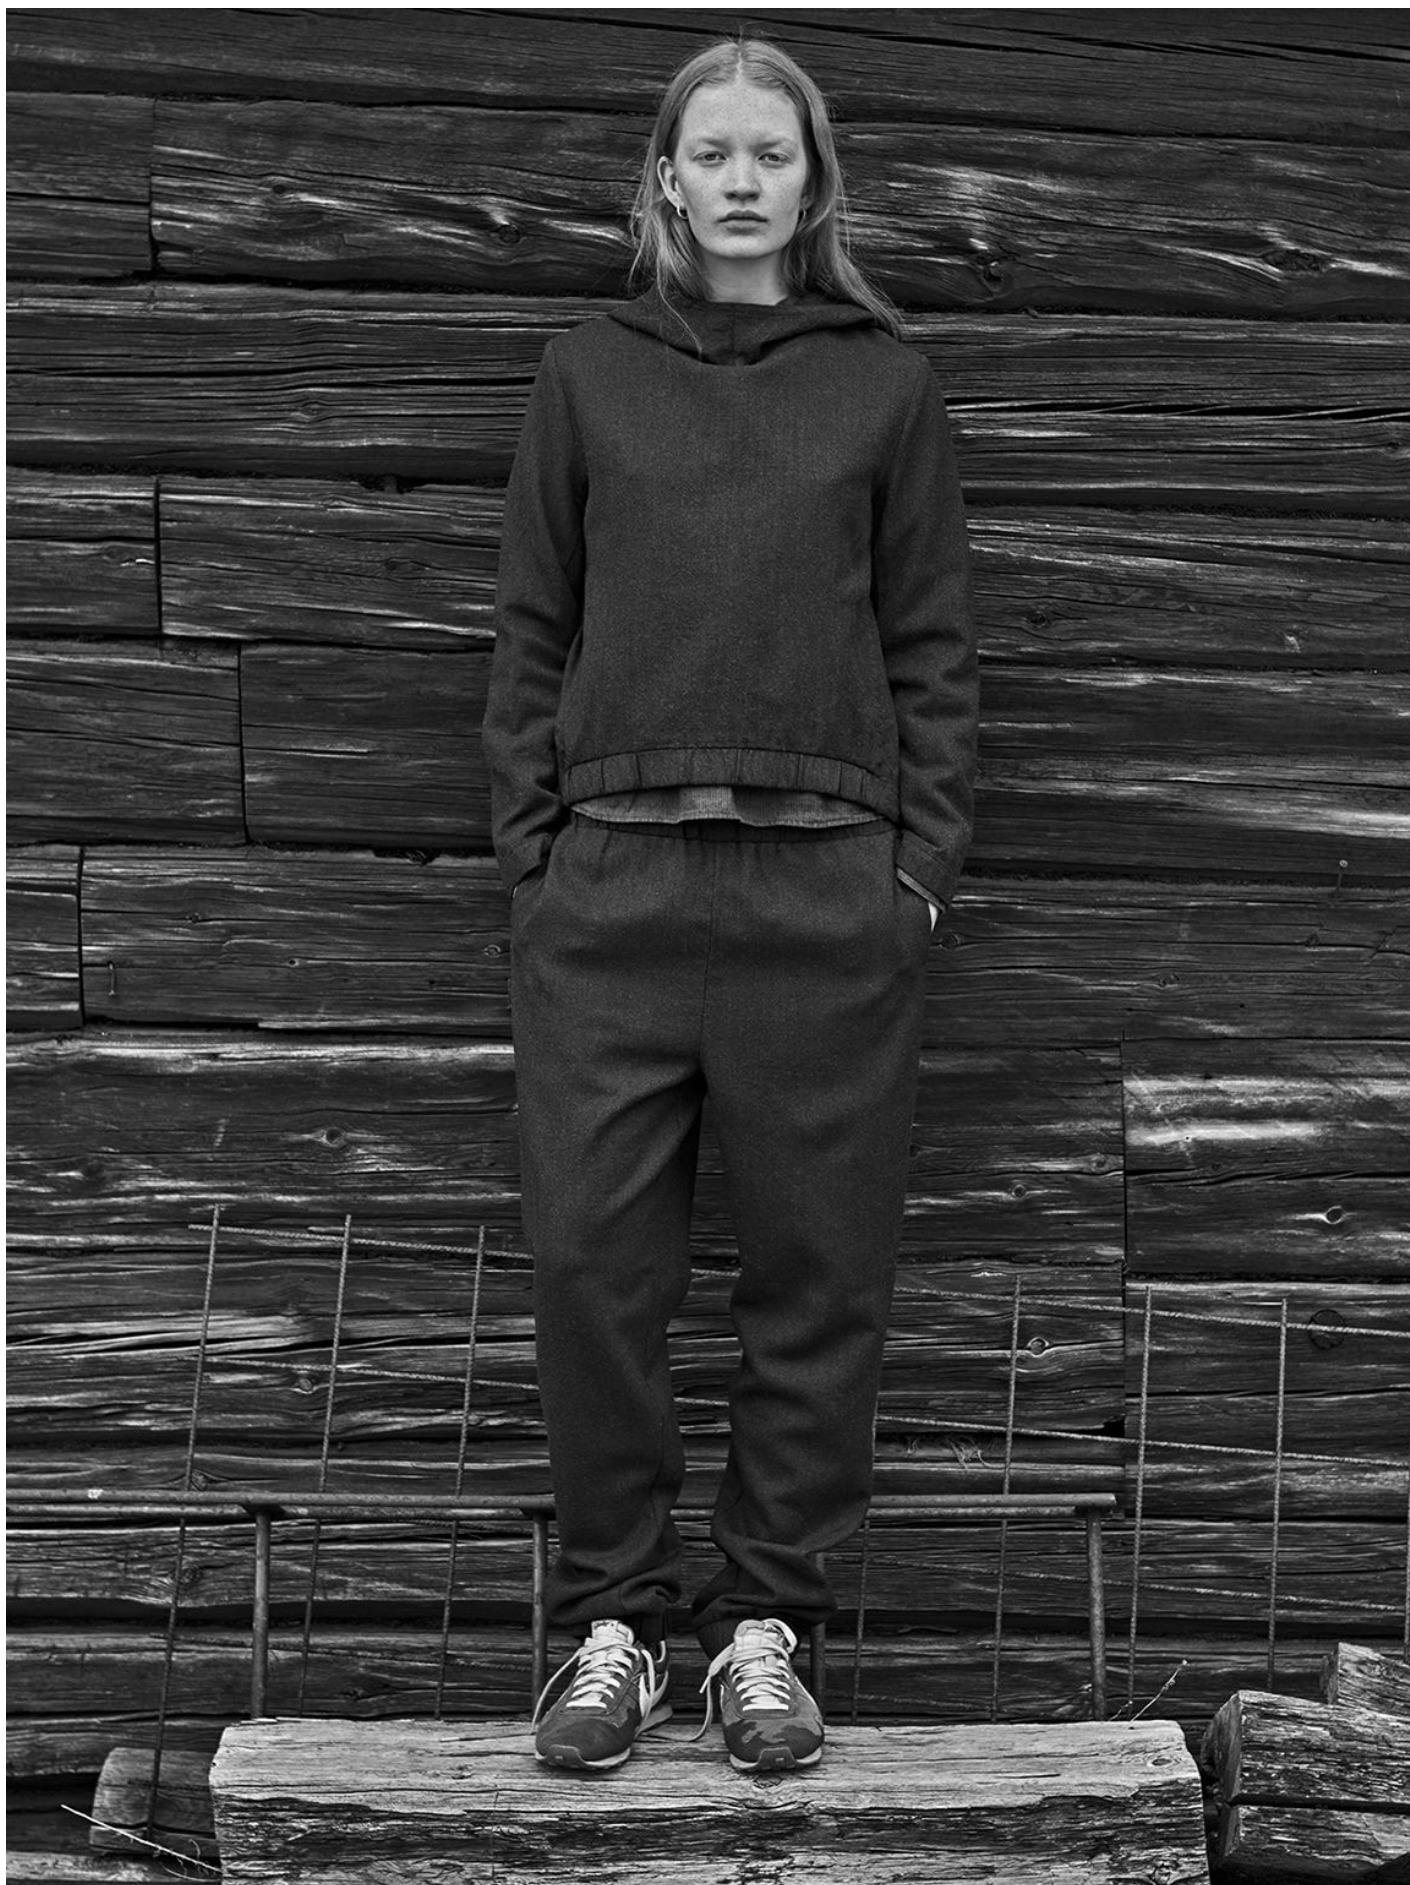

**STOCKHOLMS
GRUPPEN** MODELS

JOHANNA F

HEIGHT: 177 CM SIZE: 36 SHOES: 38.0 HAIR: RED EYES: BLUE